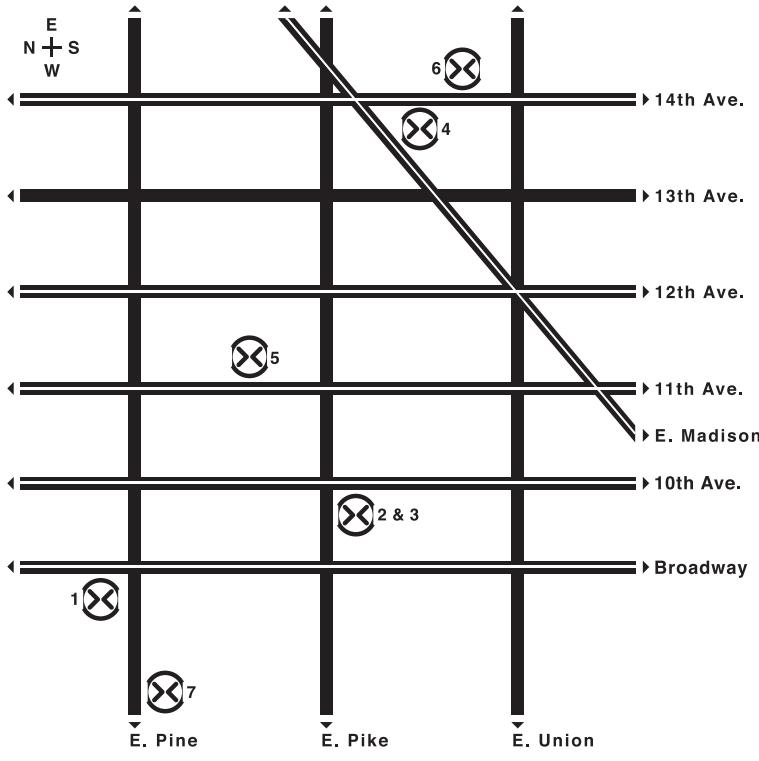

DECIBEL

- 1**
BROADWAY PERFORMANCE HALL
1625 Broadway
Saturday : Clinics, Panels, Experimental Showcase
Sunday : Clinics, Panels, Ambient Showcase
- 2**
NEUMOS
925 E. Pike St
Saturday : Mutek / Musique Risquée Showcase
Sunday : Headfuk Showcase v2
- 3**
BAD JUJU LOUNGE
925 E. Pike St (new location)
Thursday : Seattle Showcase
Saturday : Fourthcity / Portland Showcase
Sunday : Em:t / Basskamp Showcase
- 4**
CHOP SUEY
1325 E. Madison
Thursday : Merck Showcase / Decibel Opening Party
Friday : Shitkatapult vs Detroit Underground Showcase
Saturday : 2005 Electro Pop Showcase
- 5**
BARCA
1510 11th Ave.
Thursday - Sunday : Decibel DJ Lounge
- 6**
DECIBEL AFTERHOURS
CASCADIA FILM COLLECTIVE : 1410 14th Ave.
Friday : Shameless
Saturday : Krakt
- 7**
BALTIC ROOM
1207 Pine St
Sunday : KEXP's Expansions Live